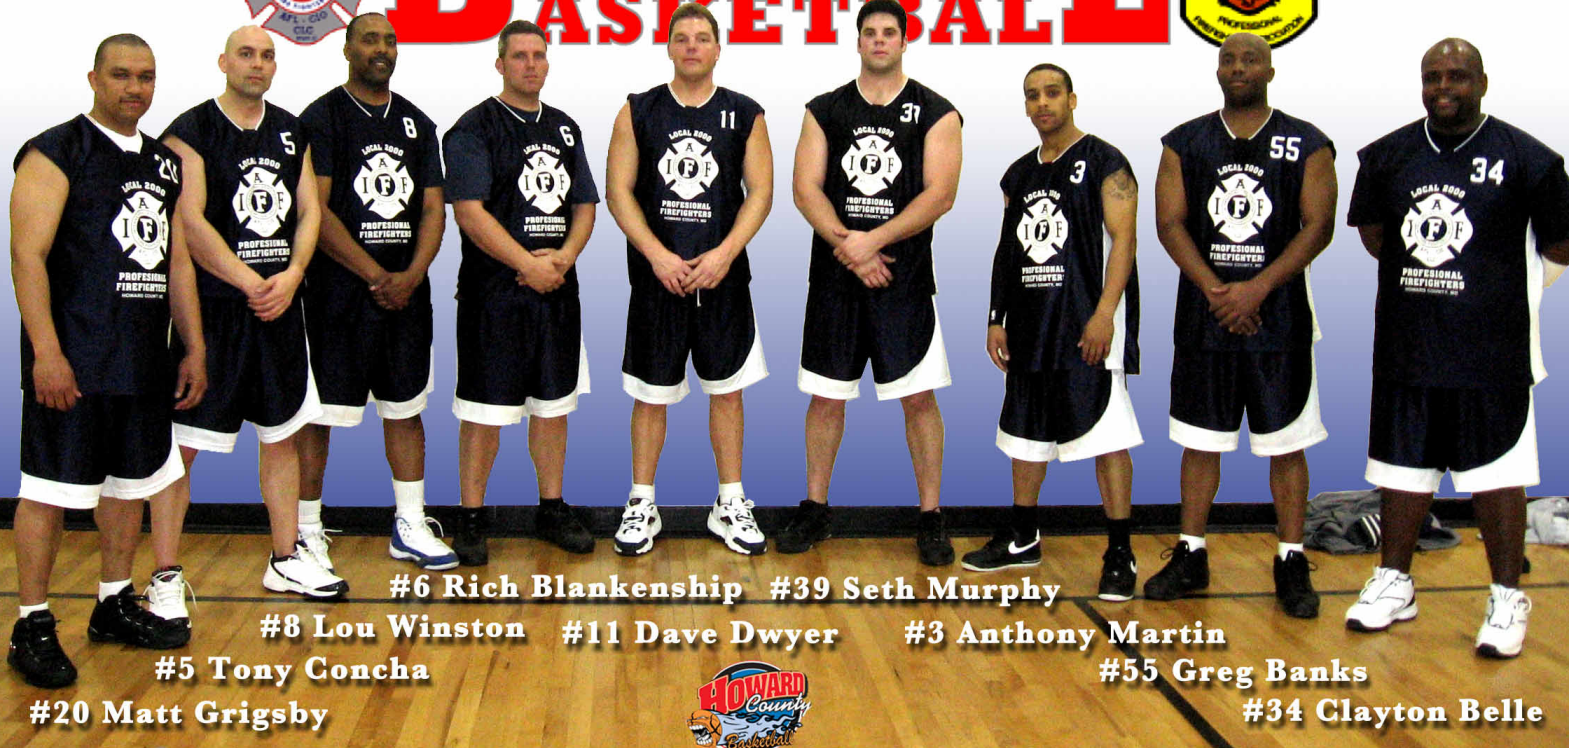

BIAFF LOCAL 2000 BASKETBALL

#20 Matt Grigsby #5 Tony Concha #8 Lou Winston #6 Rich Blankenship #11 Dave Dwyer #39 Seth Murphy #3 Anthony Martin #55 Greg Banks #34 Clayton Belle

Team members not shown above: #7 Steve Bettis, #10 Sean Edwards, and #21 James Beatty

Winter 2007 Men's Div. II Champs

TEAM NAME

1 Crossroad Crabs
2 Soul Calibur
3 Thundering Herd
4 Ardo
5 Lynwood
6 Old School
7 Geezers
8 Howard County Fire Fighters

HCMS = Harpers Choice Middle School
 WLHS = Wilde Lake High School